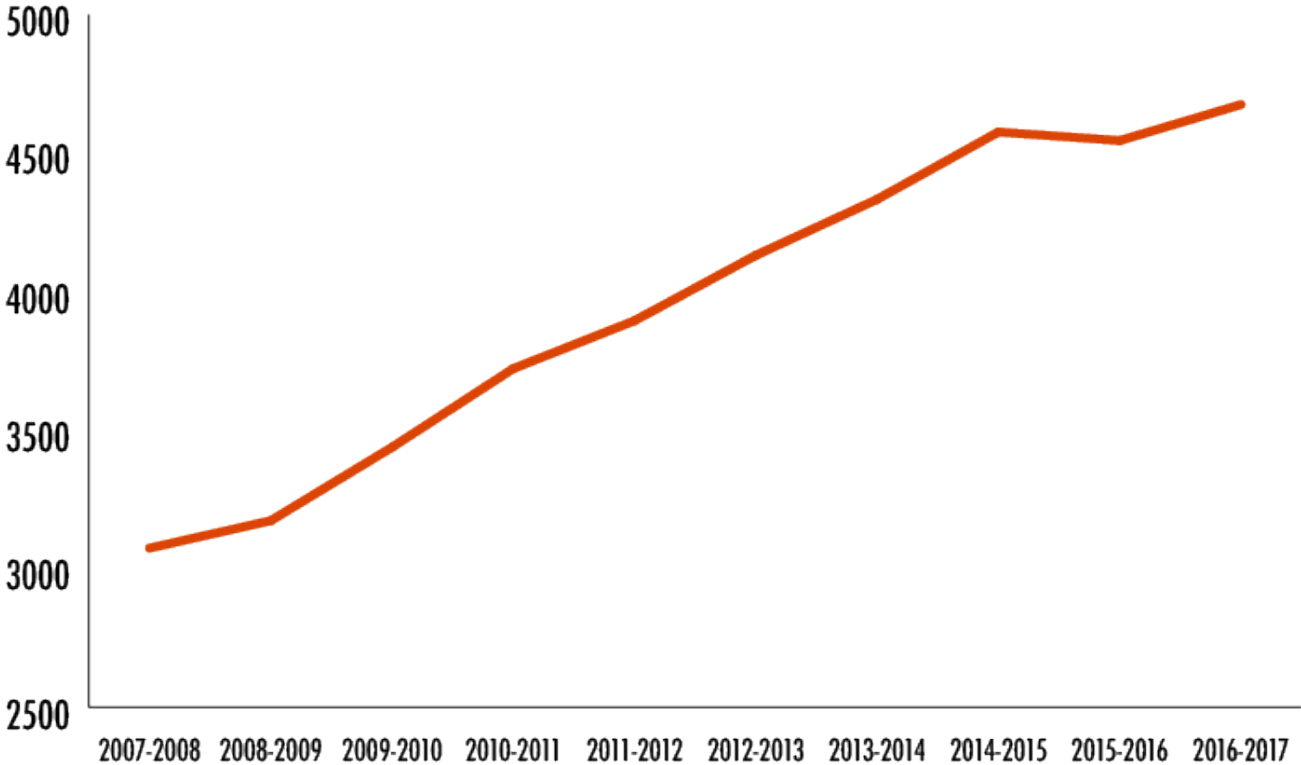

Graduate School
highlights from
academic year
2016-2017

Oregon State
University

Graduate Students and Postdocs

4,675

Graduate students

15%

Of total OSU
student body

331

Postdocs

14% U.S. minorities

30% International

400 Online master's and
Ph.D. students

Graduate Students and Postdocs

1,636 – Doctoral level
2,120 – Master's level
919 – Non-degree
331 – Postdoc

Graduate Students

Enrolled students over time

6,958

Applications (fall 2016)

991

Master's

273

Ph.D.

Degrees earned