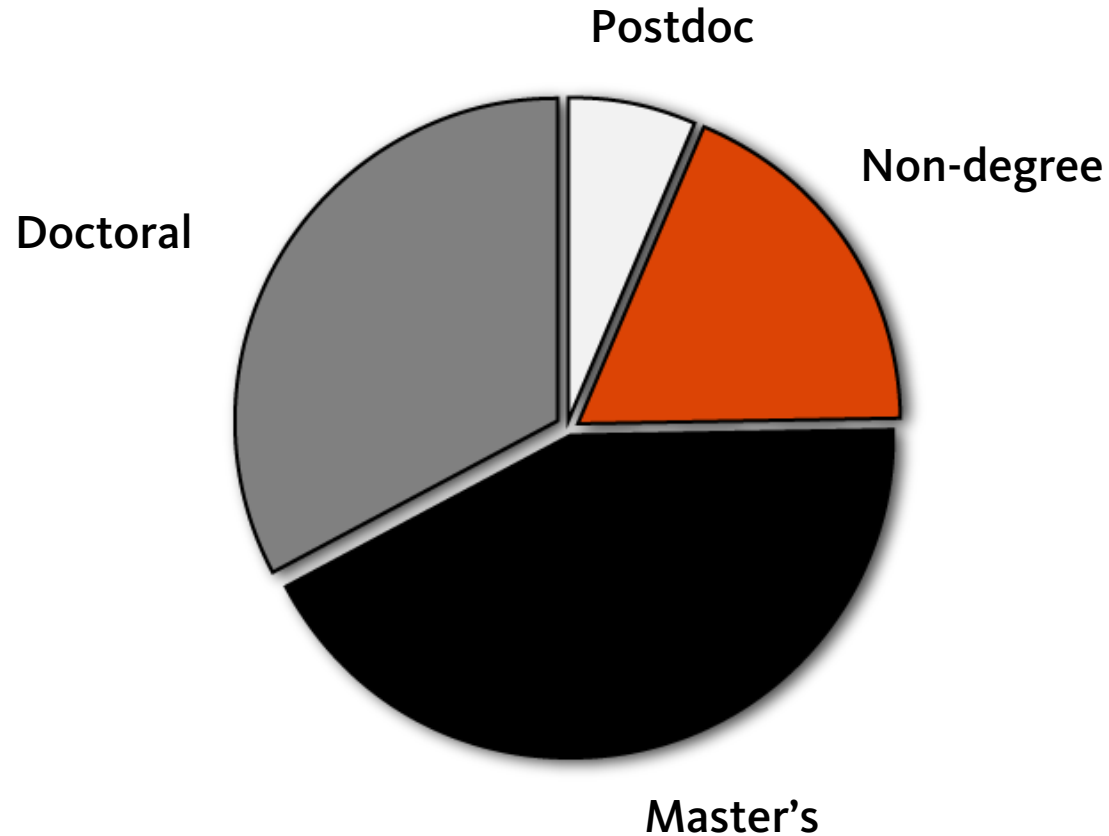

Graduate School
highlights from
academic year
2016-2017

Oregon State
University

Graduate Students and Postdocs

4,675

Graduate students

15%

Of total OSU
student body

331

Postdocs

14% U.S. minorities

30% International

400 Online master's and
Ph.D. students

Graduate Students and Postdocs

1,636 – Doctoral level
2,120 – Master's level
919 – Non-degree
331 – Postdoc

Graduate Students

Enrolled students over time

6,958

Applications (fall 2016)

991

Master's

273

Ph.D.

Degrees earned