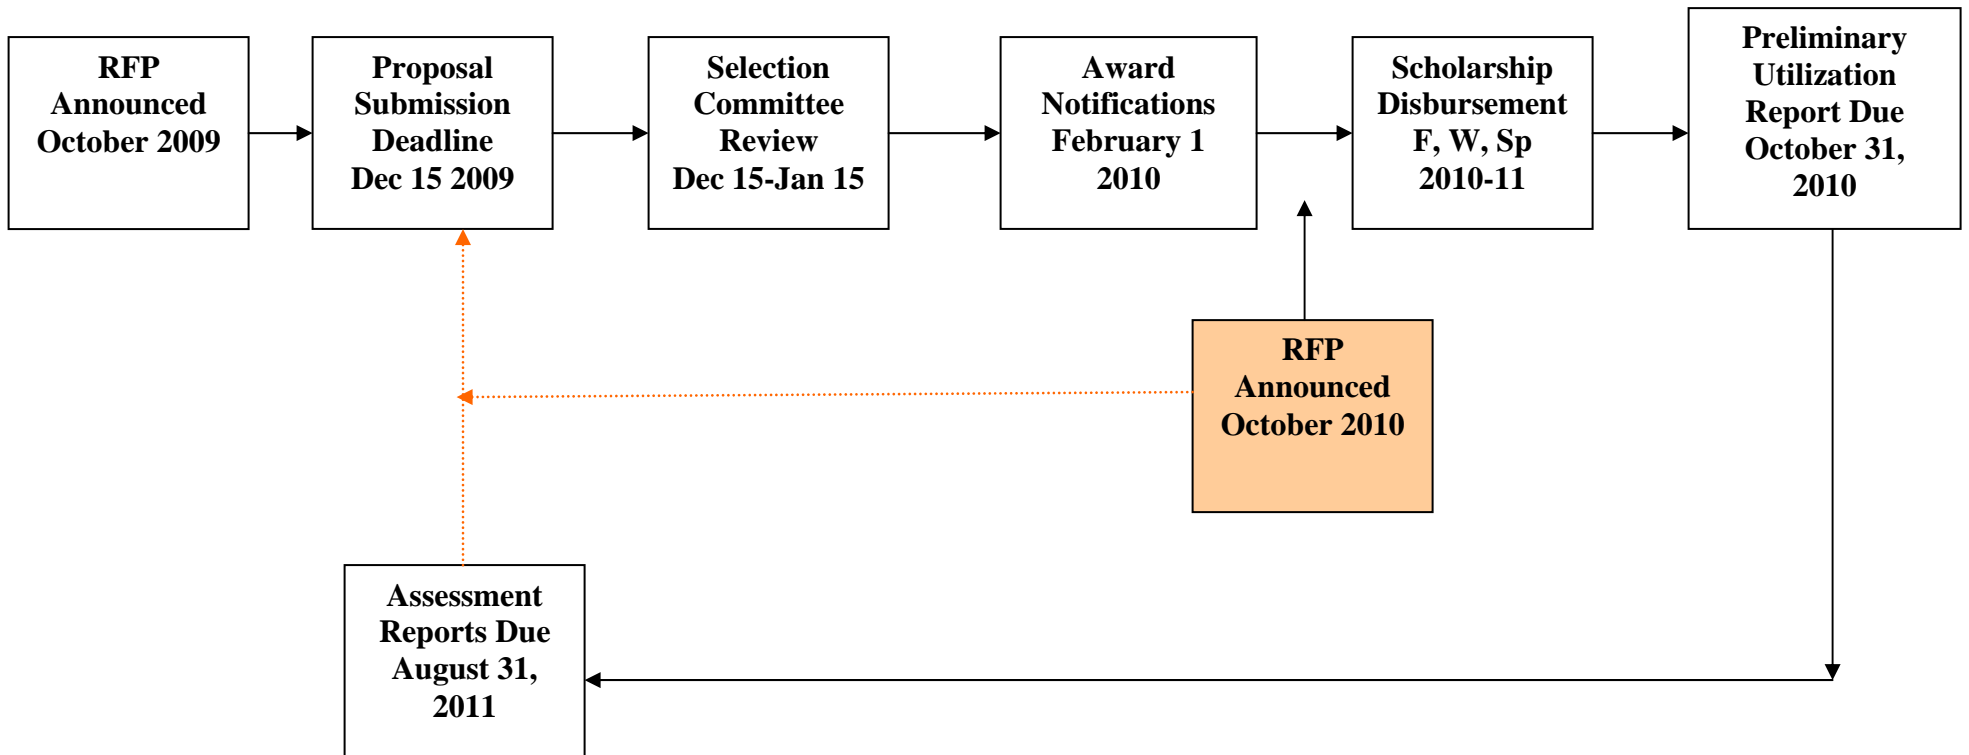

2010-11 University Graduate Laurels Block Grant
Time Line

University Graduate Laurels Block Grant Administration

Assessment report appended to subsequent proposal

END