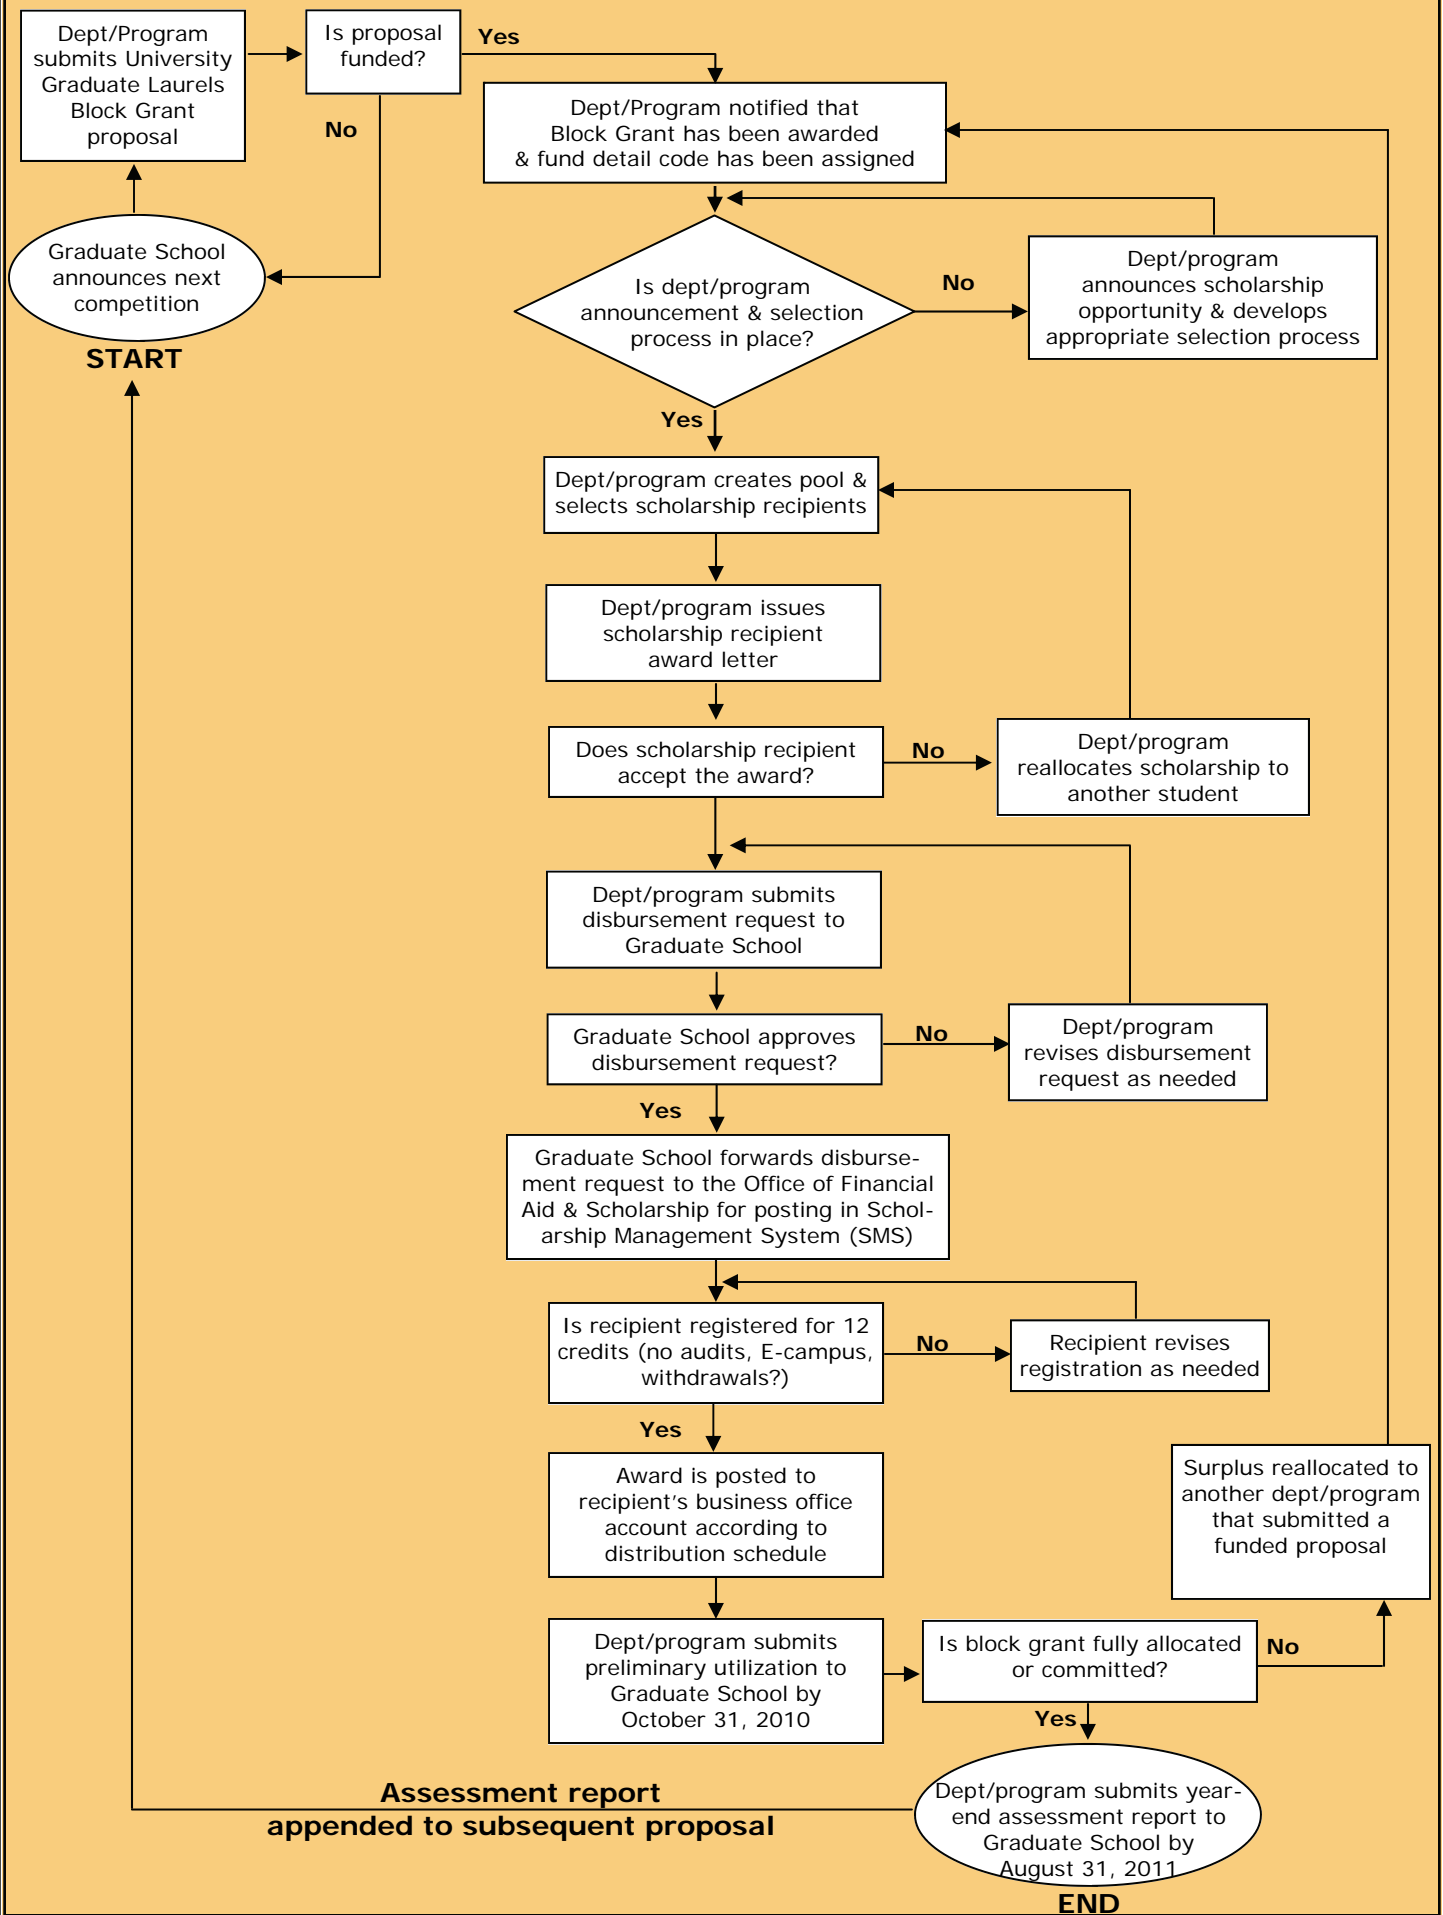

2010-11 University Graduate Laurels Block Grant
Time Line

University Graduate Laurels Block Grant Administration

Assessment report appended to subsequent proposal

END